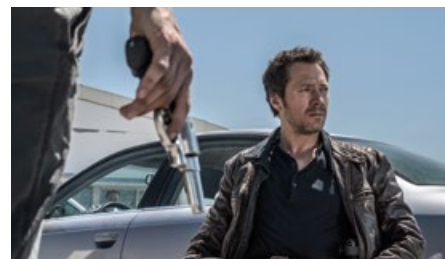

© François Lefebvre

www.lagardere-studiosdistribution.com

7 rue du Dôme 92100 Boulogne Billancourt FRANCE

Tel : +33 1 40 74 76 76

Lagardère
STUDIOS

DISTRIBUTION